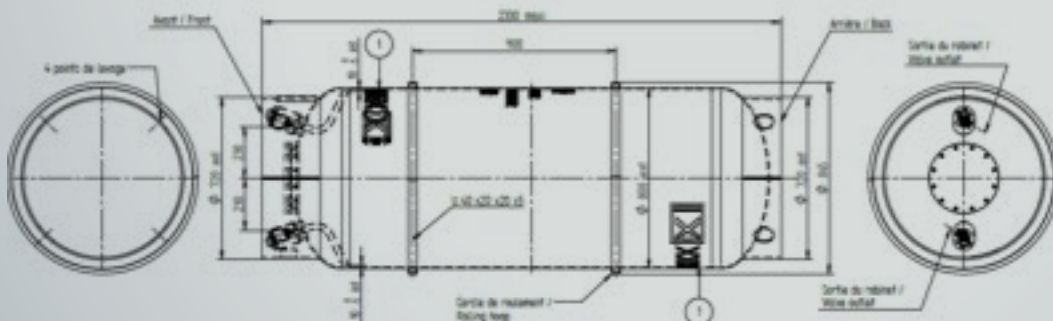

THE EUROTAINER GAS CYLINDER

930 AND 1000 LITRE MODELS, T50 AND P200 TYPE

For the Transport and Storage of Liquefied Gases

- / Global availability
- / 304L stainless steel barrel
- / Liquid and gas phase valves
- / Available with and without frames
- / Handling with forklift

THE EUROTAINER GAS CYLINDER

930 and 1000 LITRE CAPACITY, WITH AND WITHOUT FRAMES

STANDARD SPECIFICATIONS*

Capacity	930 litre/ 245 US Gallon 1000 litre/264 US Gallon	Pressure Gauge	930L: None 1000L: 0 to 60 bar / 0 to 870 psi
T Code	T50/UN Portable Tank or P200	Liquid Valve	930L: 20 mm/0.75 inch 1000L: 50 mm/2 inch stainless steel ball valve with PTFE gasket
Maximum Gross Weight	930L: 2180 kg 1000L: 3000 kg	Gas Valve	930L: 20 mm/0.75 inch 1000L: 50 mm/2 inch stainless steel ball valve with PTFE gasket
Length	930L: 2350 mm 1000L: 1000 mm	Safety Relief Valve	930L: None 1000L: 40 mm/1.5 inch SRV fitted with bursting disc
Width	930L: 845 mm 1000L: 1018 mm	Earth connection / grounding	One (1) stainless steel lug
Height	930L: 845 mm 1000L: 2000 mm	Manway	930L: 240 mm, 12 stud bolt closures, PTFE gasket 1000L: 450 mm, 16 stud bolt closures, PTFE gasket
Barrel Material	304L stainless steel	Handling	930L: Forklift with or without pallet base 1000L: Forklift tunnels fitted
Design Temperature	930L: 50 degrees C 1000L: 65 degrees C	Working Pressure	930L: 28 bar/ 406 psi 1000L: 27 bar/ 391 psi
Tare Weight	930L: 690 kg 1000L: 910 kg	Test Pressure	930L: 42 bar/ 609 psi 1000L: 36 bar/ 522 psi

Approvals: 930 litre model carries P200 approval and 1000 litre model carries UN Portable Tank T50 approval.

Specification Options:

Models with and without frames, GPS tracking, telemetry systems, level gauge (on 1000L framed model) and other capacities.